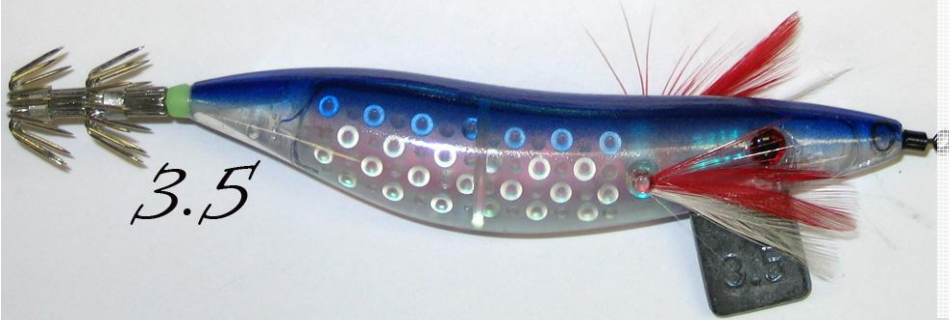

POWER SQUID JIGS

Tough, hard bodies

Internal Reflector for flash

Super sharp barbs