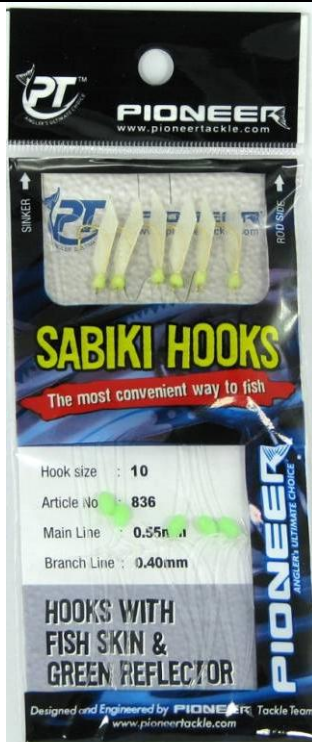

LUMO

PINK

**PIONEER BIG
OCEAN SNAPPA
RIGS**

1/0
2/0
3/0
4/0
5/0

European Hook Sizes

**3 Korean Chemically
Sharpened Mutsu Hooks
with Trace Holder**

**Big Ocean Snapper Rigs are great for deep water fishing as well as jigging for
XOS bait fish.**

2X3 HOOK SABIKIS

6 HOOK SABIKIS

832-2 RED OR 836-2 GREEN
Sizes: 6, 8

616 PINK VINYL
Sizes: 6, 8

6 HOOK SABIKIS

620-G FISH SKIN
SIZES: 6, 8, 10

628-G FISH SKIN/SPARKLE
SIZES: 6, 8, 10

PIONEER
International Tackle

930 SHRIMP SABIKIS

Available in Pink, White and Lumo

Six hooks per pack

Sizes: 12 + 16

Ideal for Blue Mackerel and other larger baitfish.
Very effective on trevally and sweep.
Also works well on whiting.

PIONEER
International Tackle

836 SABIKIS

836 SIX HOOK SABIKIS

WHITE FISH SKIN

SIZES: 8, 10, 12

With
Prawn
Clicker

PRAWN CLICKER SQUID JIGS

Cloth wrapped lumo bodies

Four sizes