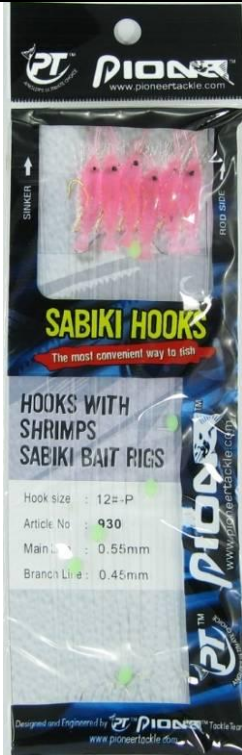

LUMO

PINK

**PIONEER BIG
OCEAN SNAPPA
RIGS**

1/0
2/0
3/0
4/0
5/0

European Hook Sizes

**3 Korean Chemically
Sharpened Mutsu Hooks
with Trace Holder**

**Big Ocean Snapper Rigs are great for deep water fishing as well as jigging for
XOS bait fish.**

2X3 HOOK SABIKIS

6 HOOK SABIKIS

832-2 RED OR 836-2 GREEN
Sizes: 6, 8

616 PINK VINYL
Sizes: 6, 8

6 HOOK SABIKIS

620-G FISH SKIN
SIZES: 6, 8, 10

628-G FISH SKIN/SPARKLE
SIZES: 6, 8, 10

PIONEER
International Tackle

930 SHRIMP SABIKIS

Available in Pink, White and Lumo

Six hooks per pack

Sizes: 12 + 16

Ideal for Blue Mackerel and other larger baitfish.
Very effective on trevally and sweep.
Also works well on whiting.

PIONEER
International Tackle

836 SABIKIS

836 SIX HOOK SABIKIS

WHITE FISH SKIN

SIZES: 8, 10, 12

With
Prawn
Clicker

PRAWN CLICKER SQUID JIGS

Cloth wrapped lumo bodies

Four sizes