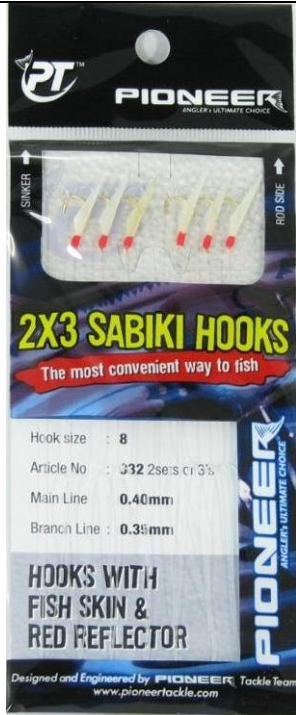

LUMO

PINK

**PIONEER BIG
OCEAN SNAPPA
RIGS**

1/0
2/0
3/0
4/0
5/0

European Hook Sizes

**3 Korean Chemically
Sharpened Mutsu Hooks
with Trace Holder**

**Big Ocean Snapper Rigs are great for deep water fishing as well as jigging for
XOS bait fish.**

2X3 HOOK SABIKIS

6 HOOK SABIKIS

832-2 RED OR 836-2 GREEN
Sizes: 6, 8

616 PINK VINYL
Sizes: 6, 8

6 HOOK SABIKIS

620-G FISH SKIN
SIZES: 6, 8, 10

628-G FISH SKIN/SPARKLE
SIZES: 6, 8, 10

PIONEER
International Tackle

930 SHRIMP SABIKIS

Available in Pink, White and Lumo

Six hooks per pack

Sizes: 12 + 16

Ideal for Blue Mackerel and other larger baitfish.
Very effective on trevally and sweep.
Also works well on whiting.

PIONEER
International Tackle

Nine great colours

Super sharp barbs

Prawn Clicker rattles inside

POWER SQUID JIGS

Tough, hard bodies

Internal Reflector for flash

Super sharp barbs