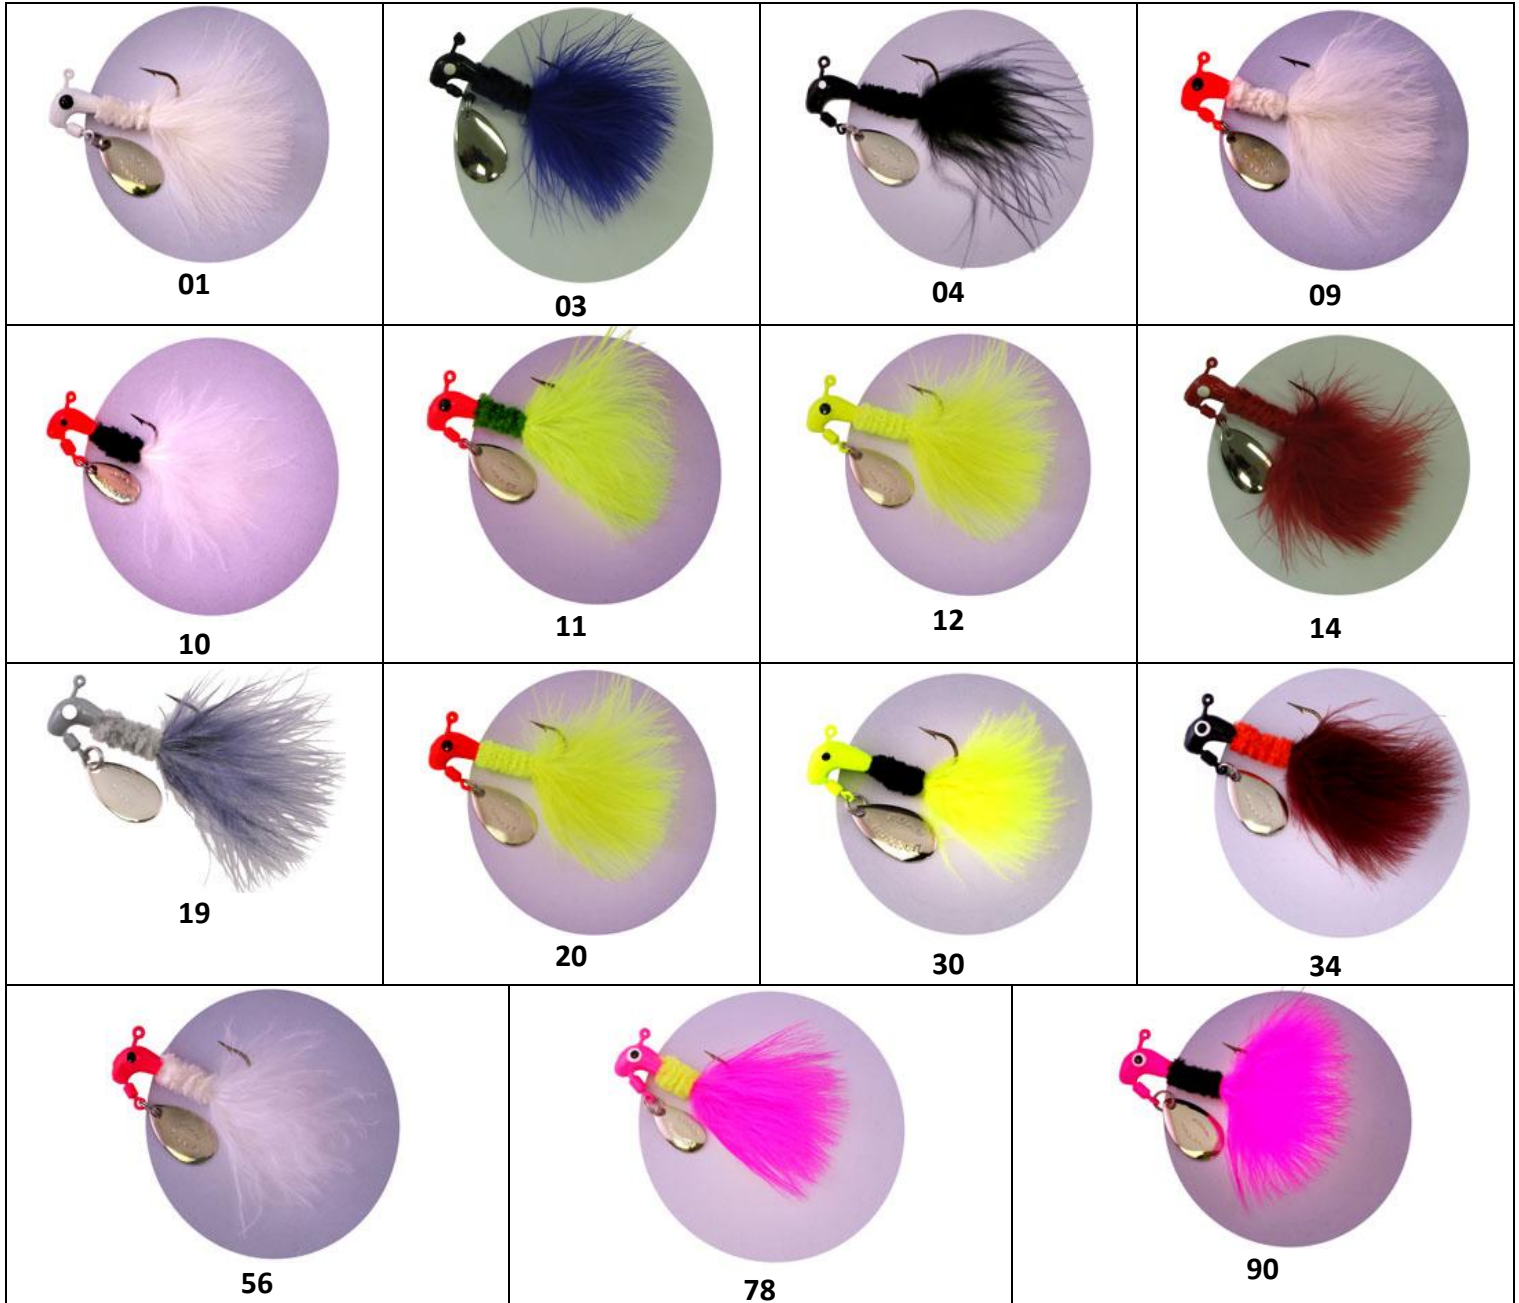

GOLD SERIES - 50TH ANNIVERSARY EDITION

MARTIAN MINNOW

BLUE FUSION

BLUE CHEEZ

PEARL MINNIE

AVAILABLE NOW IN 1/8TH AND 1/16TH SIZES

ASK FOR THEM AT YOUR FAVOURITE TACKLE STORE!

ROAD RUNNER[®] by BLAKEMORE

SLOW PRESENTATION + FLASH + VIBRATION = MORE FISH!

MARABOU

Available in 1/16th, 1/8th, 1/4 ounce sizes.

Each different head size has a corresponding body size and blade to match.

Order by head size/colour number coding. Eg, 1401 is 1/4oz, white.

Salt-Runner™

Out-Fishes Ordinary Jigs!

Salt-Runners add colour and flash to your soft plastic. The spinner blade adds water resistance that allows you to slow down the retrieve, keeping your lure in the strike zone longer!

ROAD RUNNER[®]
 by BLAKEMORE
 SLOW PRESENTATION + FLASH + VIBRATION = MORE FISH!
CURLY TAIL

Twirly Worms – One size 2.5in
Ideal for drift/twitching down streams or trolling behind cowbells

Luminescent Heads
1/8th oz 16 per pack
Glow in the Dark