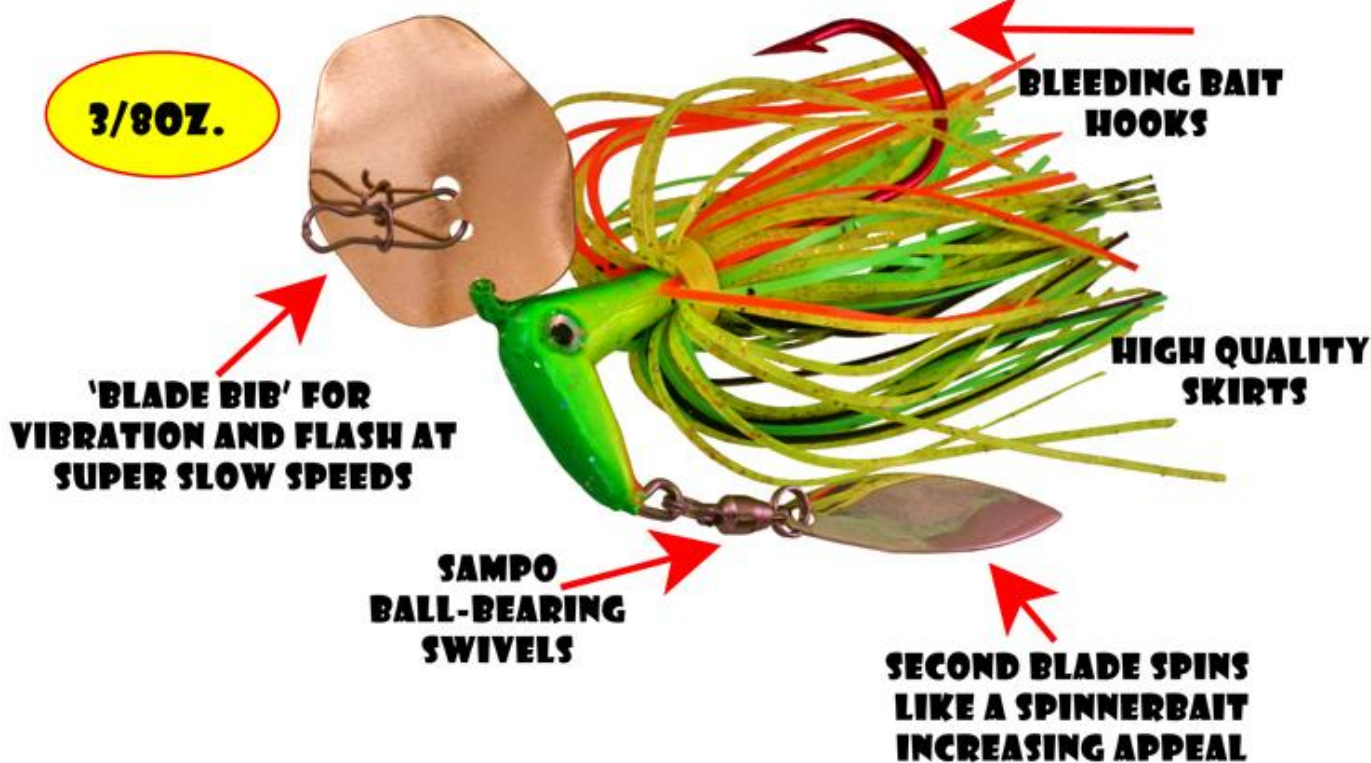

ROCK'N-RUNNER™

by BLAKEMORE

NEW FOR 2008!

SLOW PRESENTATION + FLASH + VIBRATION = MORE FISH!