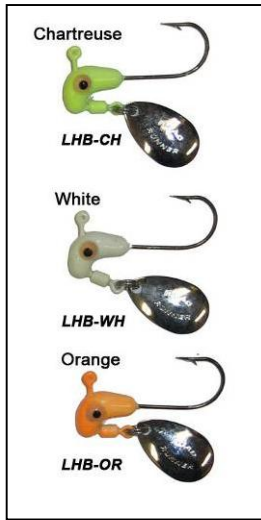

SLOW PRESENTATION + FLASH + VIBRATION = MORE FISH!

MARABOU

Available in 1/16th, 1/8th, 1/4 ounce sizes.

Each different head size has a corresponding body size and blade to match.

Order by head size/colour number coding. Eg, 1401 is 1/4oz, white.

Salt-Runner™

Out-Fishes Ordinary Jigs!

Salt-Runners add colour and flash to your soft plastic. The spinner blade adds water resistance that allows you to slow down the retrieve, keeping your lure in the strike zone longer!

Sampo Ball Bearing swivels keep the blade spinning smoothly.

Two colours available in 1/4 oz and 3/8th oz

Slab Daddy

Hand tied jigs for redfin, 1/8th oz size 2 hooks.

4 pcs per pack.

ROAD RUNNER[®]
 by BLAKEMORE
 SLOW PRESENTATION + FLASH + VIBRATION = MORE FISH!
CRAPPIE THUNDER

ROAD RUNNER[®]
 by BLAKEMORE
 SLOW PRESENTATION + FLASH + VIBRATION = MORE FISH!
CURLY TAIL

Twirly Worms – One size 2.5in
Ideal for drift/twitching down streams or trolling behind cowbells

Luminescent Heads
1/8th oz 16 per pack
Glow in the Dark