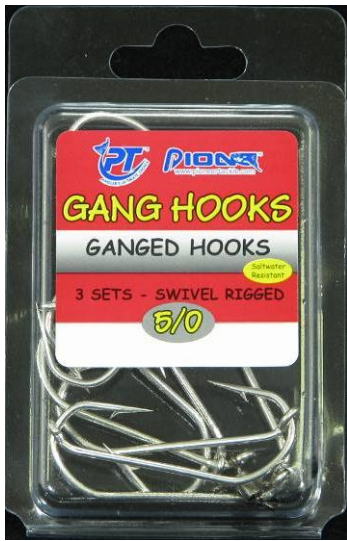

**PIONEER GANG
HOOKS**

**Three sets per pack
rigged with a swivel
at the top.**

2/0

3/0

4/0

5/0

**Packs of Open Eye Hooks
for Ganging**

**30 Hooks
Per Pack**

2/0

3/0

4/0

5/0

Red Beak - Red Over Gold

BOXES OF 50

4/0
BOXES OF 20

BOXES OF 20

Black Beak – Black Nickel

BOXES OF 20

BOXES OF 10 or 50

Red Baitholder - Straight Eye

BOXES
OF 20

Red Baitholder - Down Bent Eye

BOXES
OF 20

Red Carlsile - Long Shank

BOXES
OF 20

Live Bait - Black Nickel

BOXES
OF 20

Mutsu – Black Nickel

BOXES
OF 20

BOXES
OF 20

**Short O'Shaughnessy
Stainless Steel 1920 2X**

BOXES
OF 20