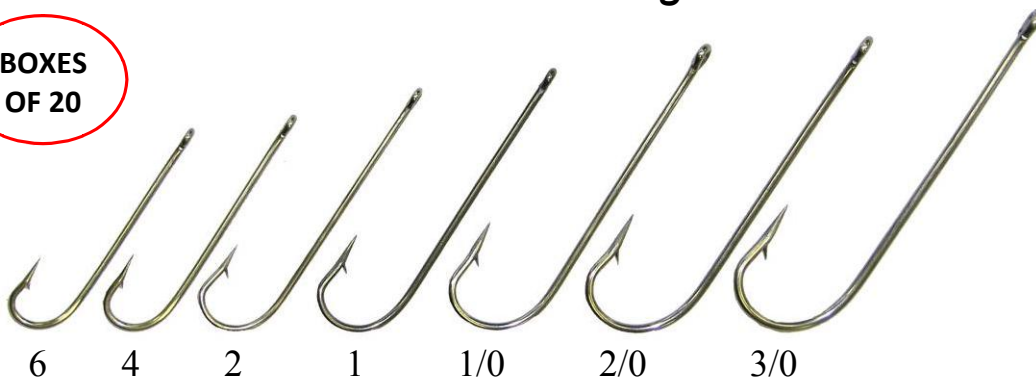

Black Beak – Black Nickel

BOXES OF 20

BOXES OF 10 or 50

Red Baitholder - Straight Eye

BOXES
OF 20

Red Baitholder - Down Bent Eye

BOXES
OF 20

Red Carlsile - Long Shank

BOXES
OF 20

Live Bait - Black Nickel

BOXES
OF 20

Mutsu – Black Nickel

BOXES
OF 20

BOXES
OF 20

**Short O'Shaughnessy
Stainless Steel 1920 2X**

BOXES
OF 20

BOXES
OF 10 -
6/0 - 8/0

Stainless Carlisle - SS Long Shank

BOXES
OF 20

Long O'Shaughnessy
Stainless Steel 1930 2X

BOXES
OF 20

BOXES
OF 10

Stainless Beak - Stainless Steel

BOXES
OF 20