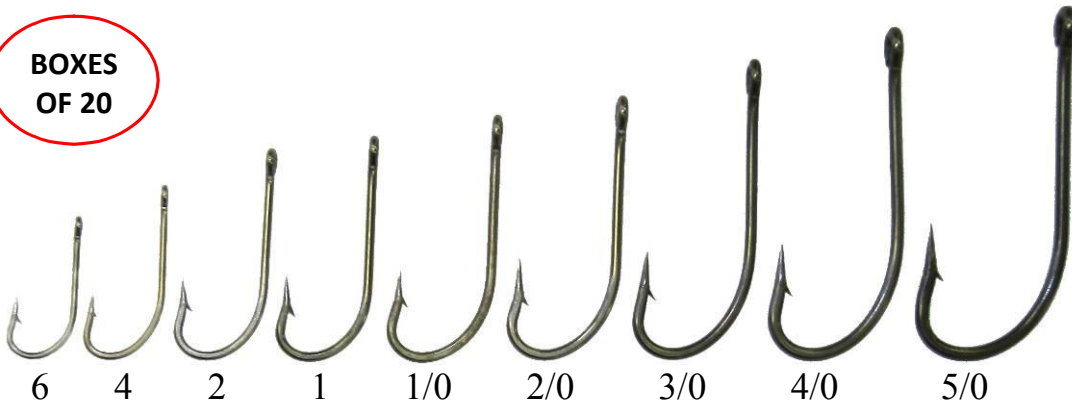

BOXES
OF 10 -
6/0 - 8/0

Stainless Carlisle - SS Long Shank

BOXES
OF 20

Long O'Shaughnessy
Stainless Steel 1930 2X

BOXES
OF 20

BOXES
OF 10

Stainless Beak - Stainless Steel

BOXES
OF 20

BOXES
OF 10 -
6/0 - 7/0

Pioneer Soft Pack hooks are a convenient range of hangsell packed hooks.

Black Nickel Baitholder – Turned Down Eye

Black Nickel Beak

Red Long Shank

Red Beak

Brass Barrel Swivels

Black Barrel Swivels

Breaking strain refers to swivel, not recommended line class.

All packs of Pioneer swivels contain 12 pieces.

Please order in quantities of 12

**Ball Bearing Swivels +
Coastlock Snap**

Ball Bearing Swivels 12 /P

X-Pattern Rolling Swivels

Black Nickel

-  #12 20lb
-  #10 30lb
-  #8 40lb
-  #6 65lb
-  #4 75lb
-  #2 99lb
-  #1 110lb
-  #1/0 143lb
-  #2/0 176lb

Saltwater
Resistance

Tru-Turn Gang Swivels

Exact sizes for ganging the popular Tru Turn 711 Permasteel Hooks.