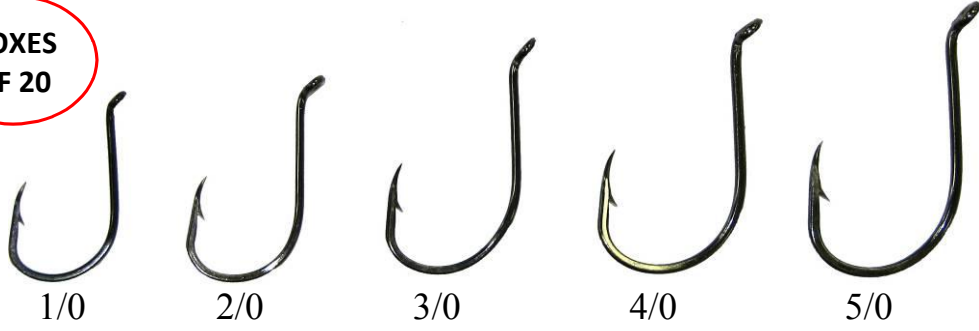

**PIONEER GANG
HOOKS**

**Three sets per pack
rigged with a swivel
at the top.**

2/0

3/0

4/0

5/0

**Packs of Open Eye Hooks
for Ganging**

**30 Hooks
Per Pack**

2/0

3/0

4/0

5/0

Red Beak - Red Over Gold

BOXES OF 50

4/0
BOXES OF 20

BOXES OF 20

Black Beak – Black Nickel

BOXES OF 20

BOXES OF 10 or 50

Red Baitholder - Straight Eye

BOXES
OF 20

Red Baitholder - Down Bent Eye

BOXES
OF 20

Red Carlsile - Long Shank

X-Pattern Rolling Swivels

Black Nickel

-  #12 20lb
-  #10 30lb
-  #8 40lb
-  #6 65lb
-  #4 75lb
-  #2 99lb
-  #1 110lb
-  #1/0 143lb
-  #2/0 176lb

Saltwater
Resistance

Tru-Turn Gang Swivels

Exact sizes for ganging the popular Tru Turn 711 Permasteel Hooks.