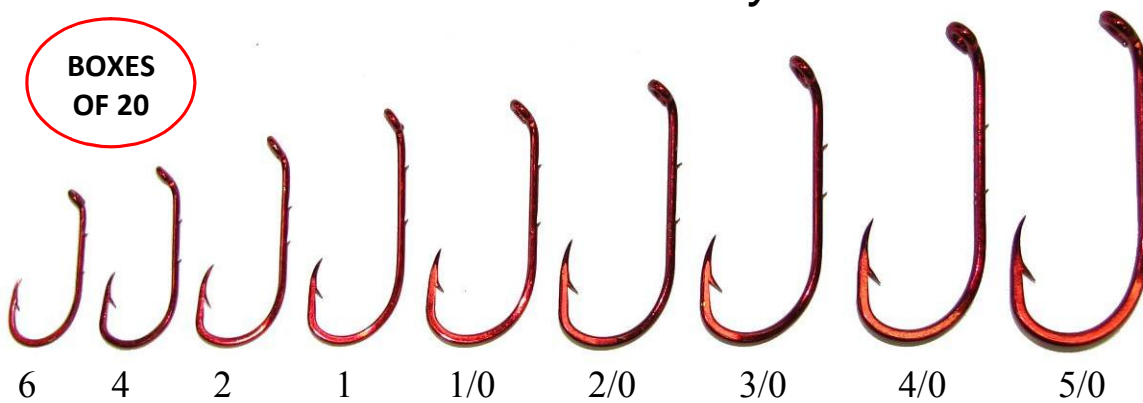

**PIONEER GANG
HOOKS**

**Three sets per pack
rigged with a swivel
at the top.**

2/0

3/0

4/0

5/0

**Packs of Open Eye Hooks
for Ganging**

**30 Hooks
Per Pack**

Black Beak – Black Nickel

BOXES OF 20

BOXES OF 10 or 50

Red Baitholder - Straight Eye

BOXES
OF 20

Red Baitholder - Down Bent Eye

BOXES
OF 20

Red Carlsile - Long Shank