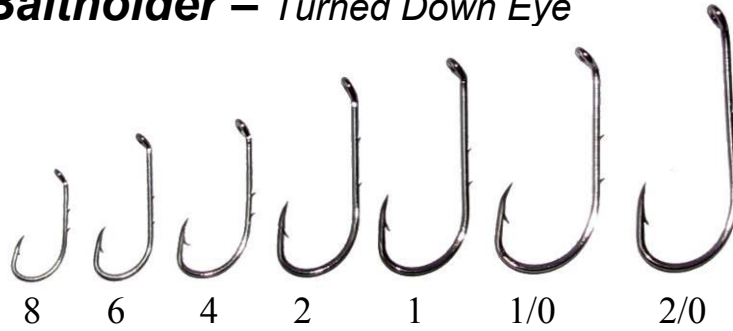

BOXES
OF 10 -
6/0 - 8/0

Stainless Carlisle - SS Long Shank

BOXES
OF 20

Long O'Shaughnessy
Stainless Steel 1930 2X

BOXES
OF 20

BOXES
OF 10

Stainless Beak - Stainless Steel

BOXES
OF 20

BOXES
OF 10 -
6/0 - 7/0

Pioneer Soft Pack hooks are a convenient range of hangsell packed hooks.

Black Nickel Baitholder – Turned Down Eye

Black Nickel Beak

Red Long Shank

Red Beak

Brass Barrel Swivels

Black Barrel Swivels

Breaking strain refers to swivel, not recommended line class.

All packs of Pioneer swivels contain 12 pieces.

Please order in quantities of 12

**Ball Bearing Swivels +
Coastlock Snap**

Ball Bearing Swivels 12 /P

X-Pattern Rolling Swivels

Black Nickel

-  #12 20lb
-  #10 30lb
-  #8 40lb
-  #6 65lb
-  #4 75lb
-  #2 99lb
-  #1 110lb
-  #1/0 143lb
-  #2/0 176lb

Saltwater
Resistance

Tru-Turn Gang Swivels

Exact sizes for ganging the popular Tru Turn 711 Permasteel Hooks.