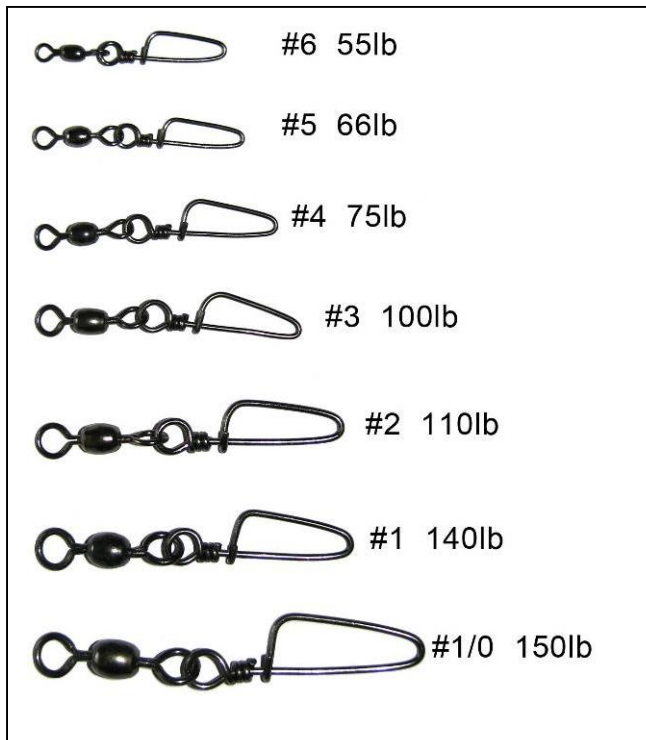

BOXES
OF 10 -
6/0 - 7/0

Pioneer Soft Pack hooks are a convenient range of hangsell packed hooks.

Black Nickel Baitholder – Turned Down Eye

Black Nickel Beak

Red Long Shank

Red Beak

Brass Barrel Swivels

Black Barrel Swivels

Breaking strain refers to swivel, not recommended line class.

All packs of Pioneer swivels contain 12 pieces.

Please order in quantities of 12

**Ball Bearing Swivels +
Coastlock Snap**

Ball Bearing Swivels 12 /P

X-Pattern Rolling Swivels

Black Nickel

-  #12 20lb
-  #10 30lb
-  #8 40lb
-  #6 65lb
-  #4 75lb
-  #2 99lb
-  #1 110lb
-  #1/0 143lb
-  #2/0 176lb

Saltwater
Resistance

Tru-Turn Gang Swivels

Exact sizes for ganging the popular Tru Turn 711 Permasteel Hooks.

High quality rolling swivels.

72 Per Pack

Size	Suits
GS2	7/0,8/0
GS4	5/0,6/0
GS6	2/0,3/0,4/0

Black Crane Swivel + Coastlock Snaps

Black Barrel Swivel + Interlock Snaps