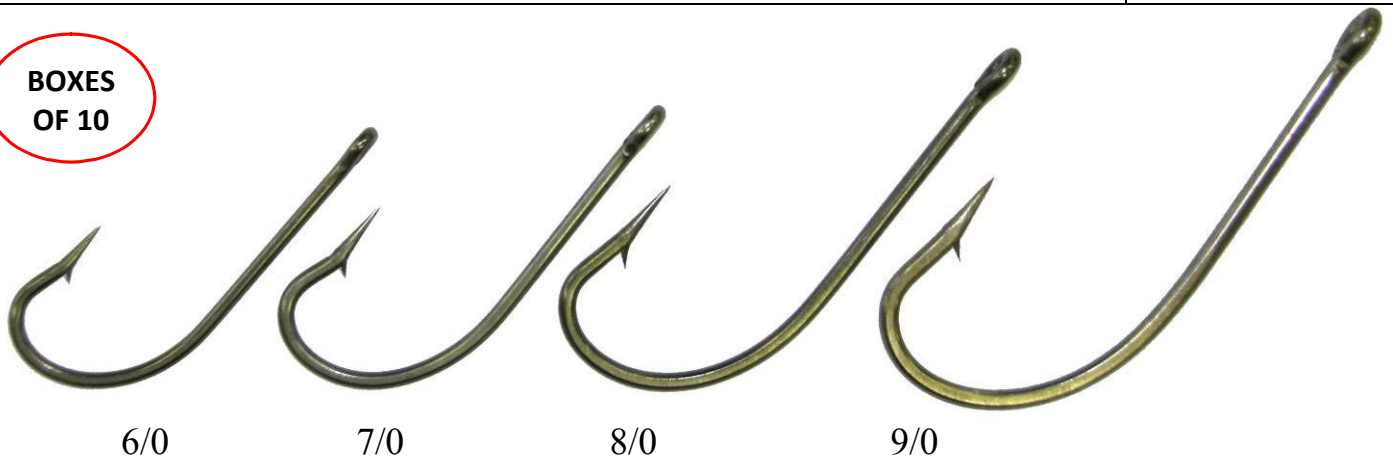

BOXES
OF 10 -
6/0 - 8/0

Stainless Carlisle - SS Long Shank

BOXES
OF 20

Long O'Shaughnessy
Stainless Steel 1930 2X

BOXES
OF 20

BOXES
OF 10

Stainless Beak - Stainless Steel

BOXES
OF 20

BOXES
OF 10 -
6/0 - 7/0

Pioneer Soft Pack hooks are a convenient range of hangsell packed hooks.

Black Nickel Baitholder – Turned Down Eye

Black Nickel Beak

Red Long Shank

Red Beak

Brass Barrel Swivels

Black Barrel Swivels

Breaking strain refers to swivel, not recommended line class.

All packs of Pioneer swivels contain 12 pieces.

Please order in quantities of 12

**Ball Bearing Swivels +
Coastlock Snap**

Ball Bearing Swivels 12 /P