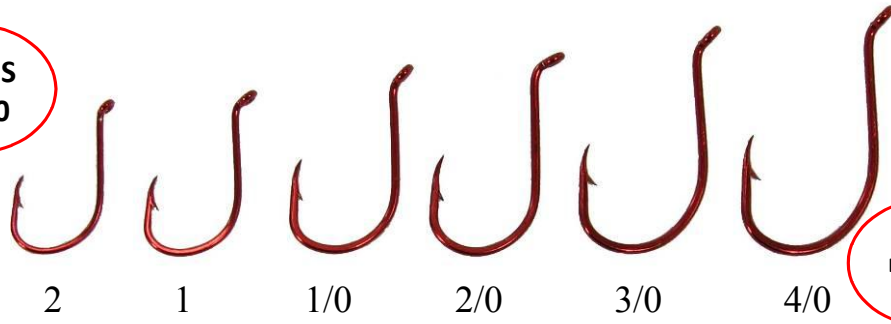

**PIONEER GANG
HOOKS**

**Three sets per pack
rigged with a swivel
at the top.**

2/0

3/0

4/0

5/0

**Packs of Open Eye Hooks
for Ganging**

**30 Hooks
Per Pack**

2/0

3/0

4/0

5/0

Red Beak - Red Over Gold

BOXES OF 50

4/0
BOXES OF 20

BOXES OF 20

Black Beak – Black Nickel

BOXES OF 20

BOXES OF 10 or 50

Red Baitholder - Straight Eye

BOXES
OF 20

Red Baitholder - Down Bent Eye

BOXES
OF 20

Red Carlsile - Long Shank