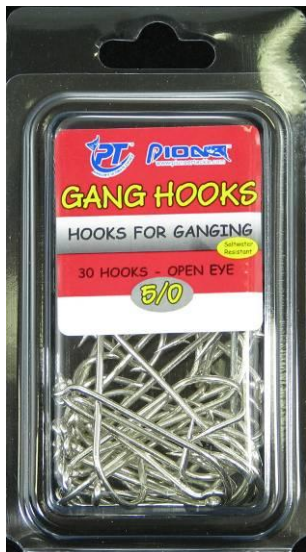

**PIONEER GANG
HOOKS**

**Three sets per pack
rigged with a swivel
at the top.**

2/0

3/0

4/0

5/0

**Packs of Open Eye Hooks
for Ganging**

**30 Hooks
Per Pack**

2/0

3/0

4/0

5/0

Red Beak - Red Over Gold

BOXES OF 50

4/0
BOXES OF 20

BOXES OF 20

Black Beak – Black Nickel

BOXES OF 20

BOXES OF 10 or 50

Red Baitholder - Straight Eye

BOXES
OF 20

Red Baitholder - Down Bent Eye

BOXES
OF 20

Red Carlsile - Long Shank

X-Pattern Rolling Swivels

Black Nickel

-  #12 20lb
-  #10 30lb
-  #8 40lb
-  #6 65lb
-  #4 75lb
-  #2 99lb
-  #1 110lb
-  #1/0 143lb
-  #2/0 176lb

Saltwater
Resistance

Tru-Turn Gang Swivels

Exact sizes for ganging the popular Tru Turn 711 Permasteel Hooks.