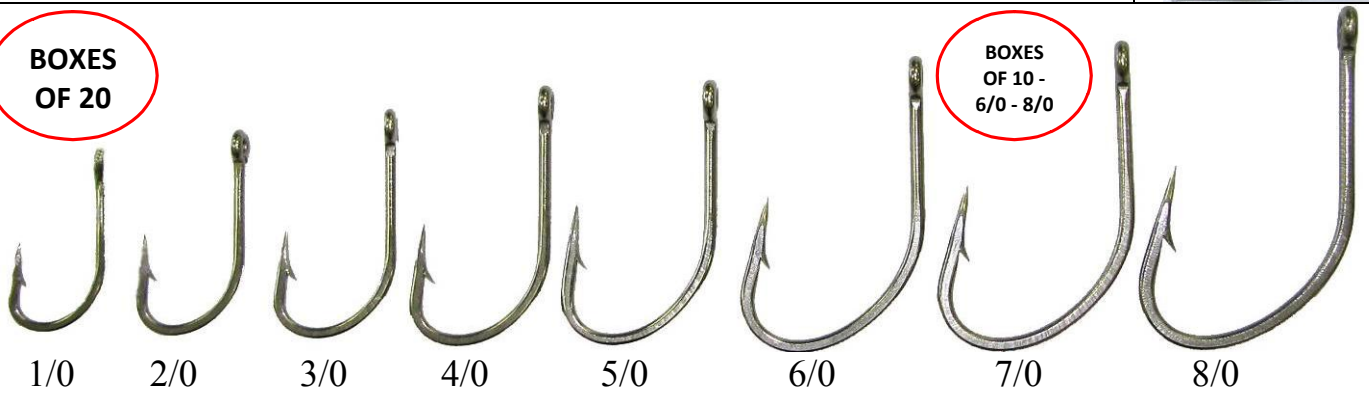

Black Beak – Black Nickel

BOXES OF 20

BOXES OF 10 or 50

Red Baitholder - Straight Eye

BOXES
OF 20

Red Baitholder - Down Bent Eye

BOXES
OF 20

Red Carlsile - Long Shank

BOXES
OF 20

Live Bait - Black Nickel

BOXES
OF 20

Mutsu – Black Nickel

BOXES
OF 20

BOXES
OF 20

**Short O'Shaughnessy
Stainless Steel 1920 2X**

BOXES
OF 20

BOXES
OF 10 -
6/0 - 8/0

Stainless Carlisle - SS Long Shank

BOXES
OF 20

Long O'Shaughnessy
Stainless Steel 1930 2X

BOXES
OF 20

BOXES
OF 10

Stainless Beak - Stainless Steel

BOXES
OF 20