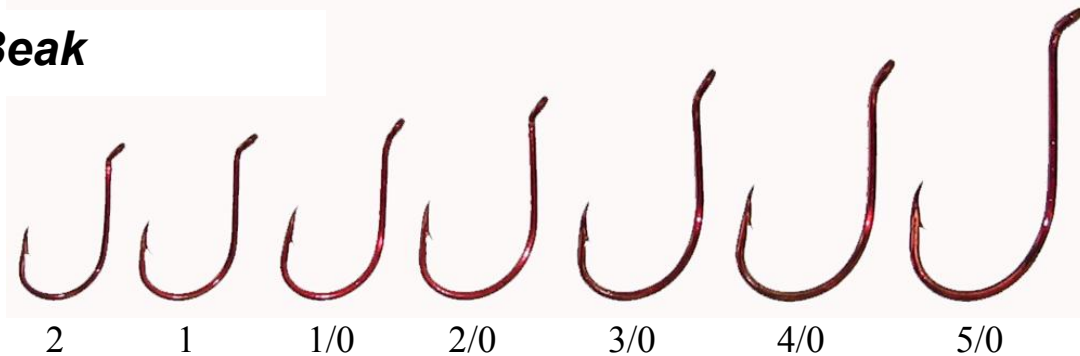

BOXES
OF 10 -
6/0 - 7/0

Pioneer Soft Pack hooks are a convenient range of hangsell packed hooks.

Black Nickel Baitholder – Turned Down Eye

Black Nickel Beak

Red Long Shank

Red Beak

Brass Barrel Swivels

Black Barrel Swivels

Breaking strain refers to swivel, not recommended line class.

All packs of Pioneer swivels contain 12 pieces.

Please order in quantities of 12

**Ball Bearing Swivels +
Coastlock Snap**

Ball Bearing Swivels 12 /P