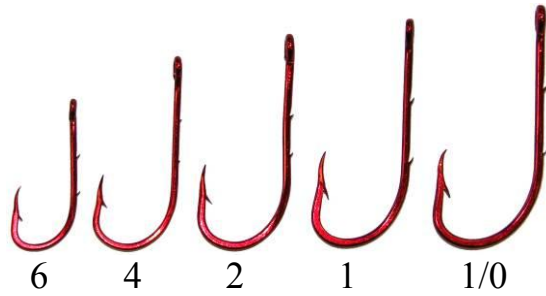

**PIONEER GANG
HOOKS**

**Three sets per pack
rigged with a swivel
at the top.**

2/0

3/0

4/0

5/0

**Packs of Open Eye Hooks
for Ganging**

**30 Hooks
Per Pack**

Black Beak – Black Nickel

BOXES OF 20

BOXES OF 10 or 50

Red Baitholder - Straight Eye

BOXES
OF 20

Red Baitholder - Down Bent Eye

BOXES
OF 20

Red Carlsile - Long Shank

BOXES
OF 20

Live Bait - Black Nickel

BOXES
OF 20

Mutsu – Black Nickel

BOXES
OF 20

BOXES
OF 20

**Short O'Shaughnessy
Stainless Steel 1920 2X**

BOXES
OF 20