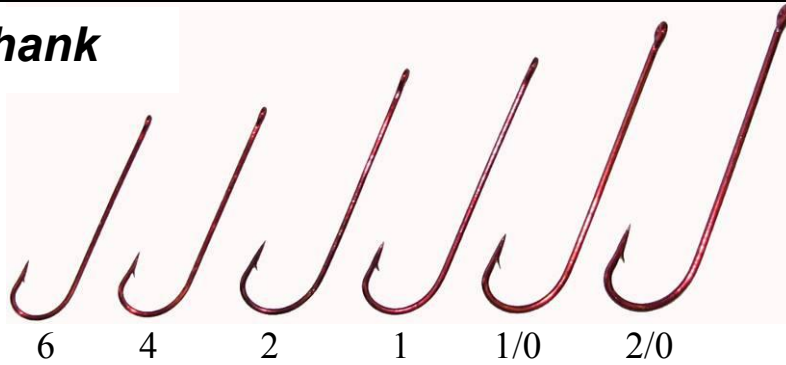

BOXES
OF 10 -
6/0 - 8/0

Stainless Carlisle - SS Long Shank

BOXES
OF 20

Long O'Shaughnessy
Stainless Steel 1930 2X

BOXES
OF 20

BOXES
OF 10

Stainless Beak - Stainless Steel

BOXES
OF 20

BOXES
OF 10 -
6/0 - 7/0

Pioneer Soft Pack hooks are a convenient range of hangsell packed hooks.

Black Nickel Baitholder – Turned Down Eye

Black Nickel Beak

Red Long Shank

Red Beak

Brass Barrel Swivels

Black Barrel Swivels

Breaking strain refers to swivel, not recommended line class.

All packs of Pioneer swivels contain 12 pieces.

Please order in quantities of 12

**Ball Bearing Swivels +
Coastlock Snap**

Ball Bearing Swivels 12 /P