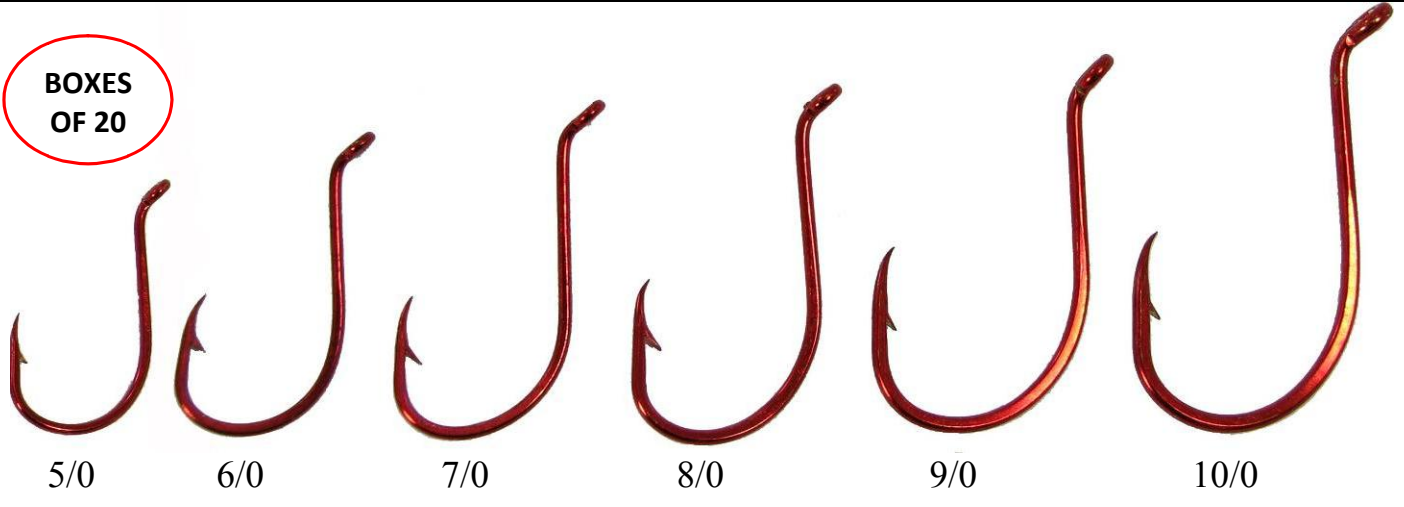

**PIONEER GANG
HOOKS**

**Three sets per pack
rigged with a swivel
at the top.**

2/0

3/0

4/0

5/0

**Packs of Open Eye Hooks
for Ganging**

**30 Hooks
Per Pack**

2/0

3/0

4/0

5/0

Red Beak - Red Over Gold

BOXES OF 50

4/0
BOXES OF 20

BOXES OF 20

Black Beak – Black Nickel

BOXES OF 20

BOXES OF 10 or 50

Red Baitholder - Straight Eye

BOXES
OF 20

Red Baitholder - Down Bent Eye

BOXES
OF 20

Red Carlsile - Long Shank