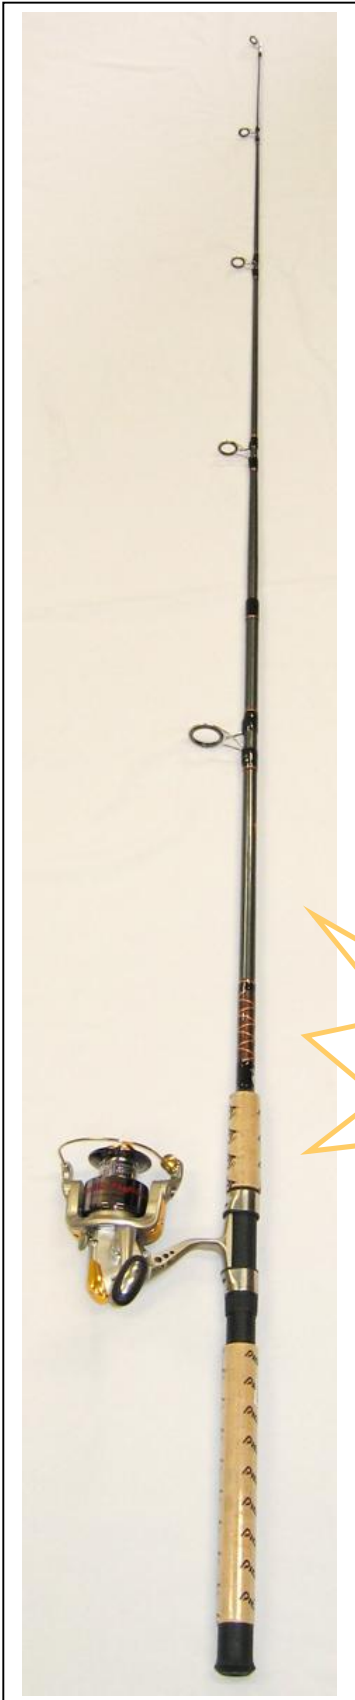

STEALTH FIGHTER COMBOS

2 BBS Sky Hawk Reel

Chromed Spool

Line Attached

Tubular Fibreglass Rod with cork handles

Stockcode	Rod	Reel
SF6C	STE18R	SH-4000
SF7C	STE21R	SH-4000
SF8C	STE24R	SH-6000
SF9C	STE27R	SH-6000
SF10C	STE30R	SH-6000

**Cork
Handles!**